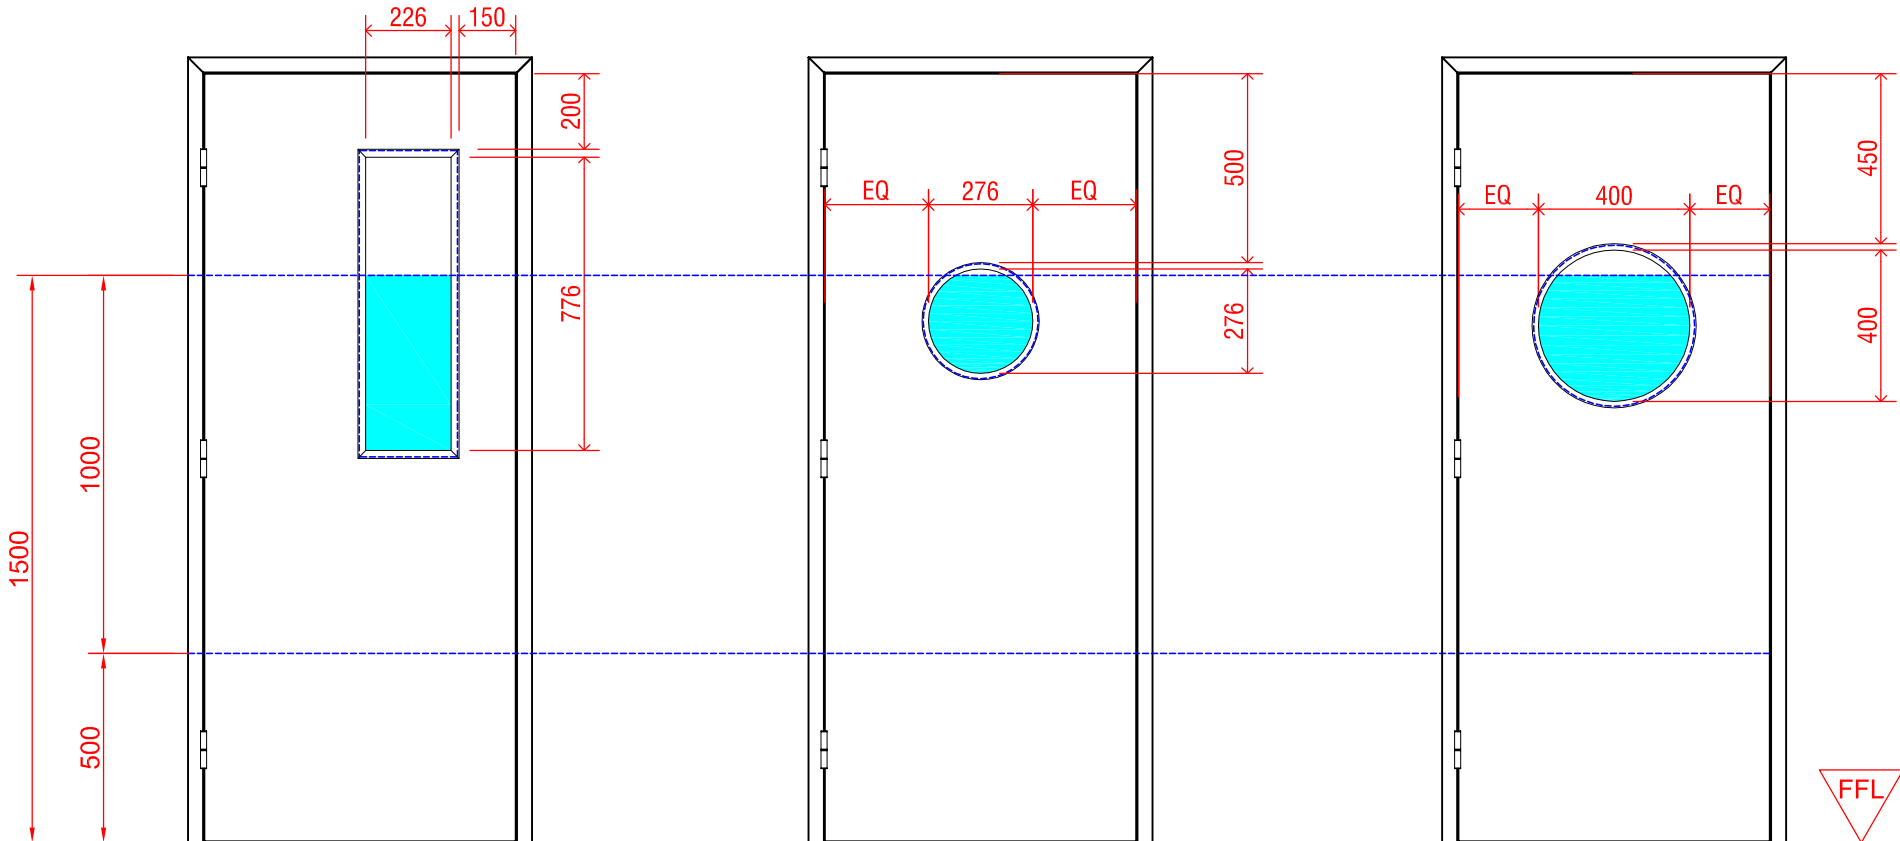

To be read inconjunction with Shadbolt Modern Health Care Building Specifier

cgo = 226mm x 776mm
Aperture = 260mm x 810
Glass Size = 254mm x 804mm

cgo = 276mm dia.
Aperture = 310 dia.
Glass Size = 304 dia.

cgo = 400mm dia.
Aperture = 434mm dia.
Glass Size = 428mm dia.

Shadbolt
International

F.R.Shadbolt & Sons Ltd.
Springwood Drive,
Braintree
Essex CM7 2YN

+44 (0) 1376 333376
+44 (0) 1376 333377
sales@shadbolt.co.uk
www.shadbolt.co.uk