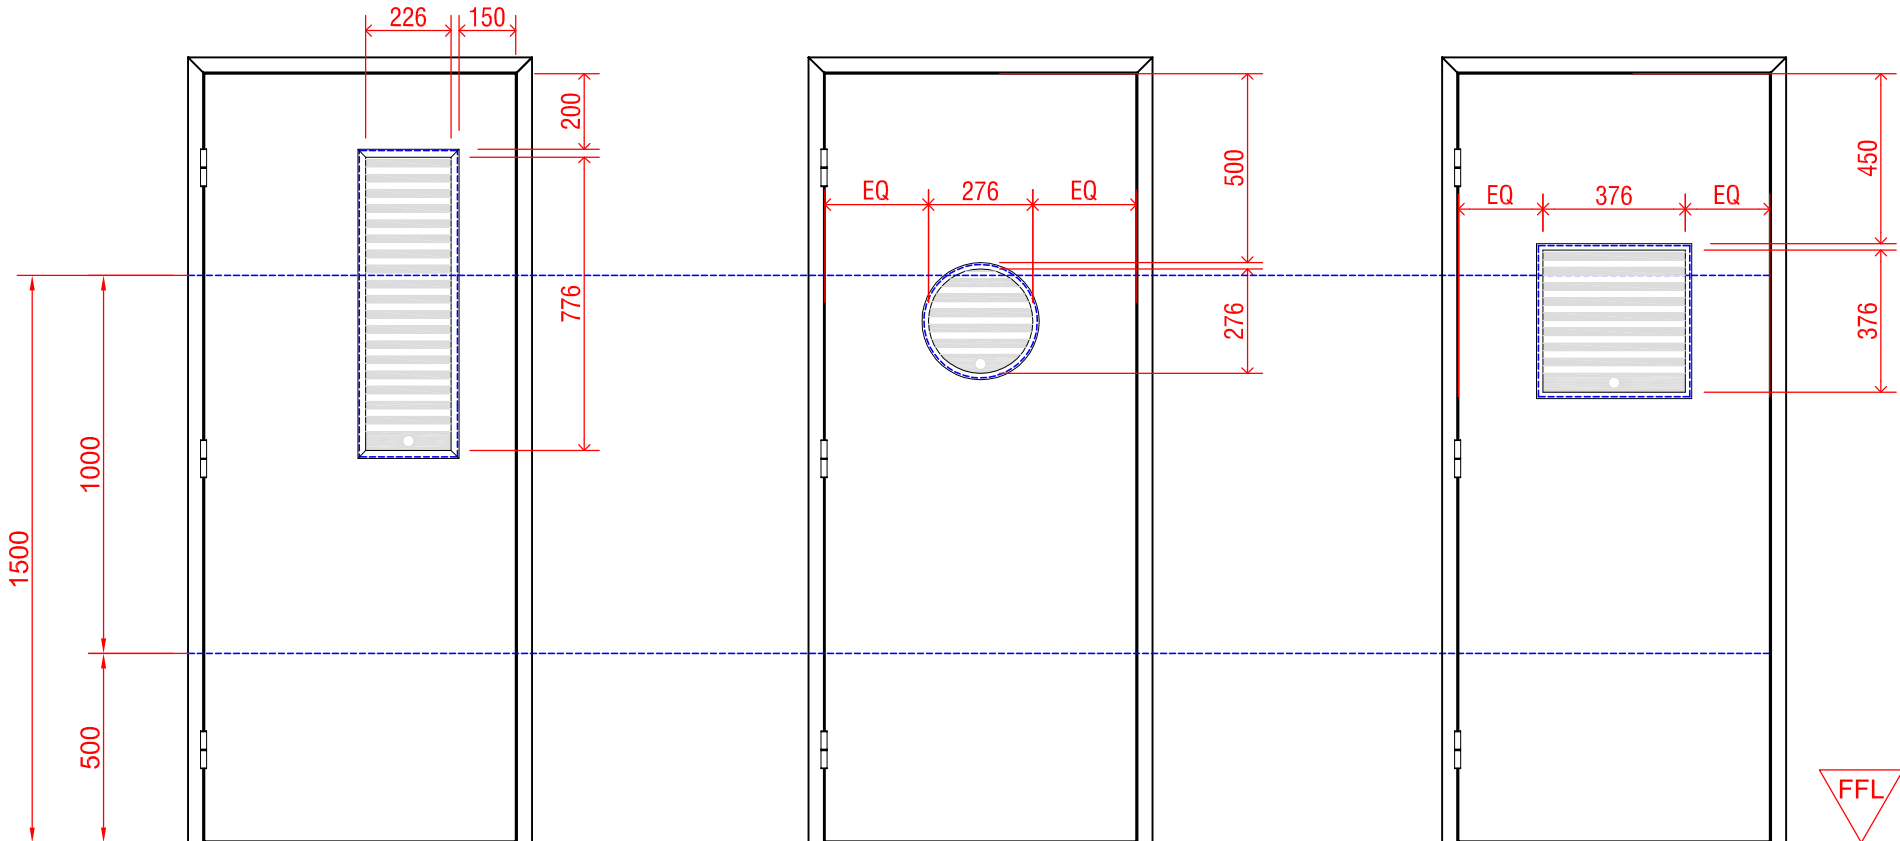

To be read inconjunction with Shadbolt Modern Health Care Building Specifier

cgo = 226mm x 776mm
Aperture = 260mm x 810
Glass Size = 250mm x 800mm

cgo = 276mm dia.
Aperture = 310 dia.
Glass Size = 300 dia.

cgo = 376mm 376mm.
Aperture = 410mm x 410mm.
Glass Size = 400mm x 400m.

Shadbolt
International

F.R.Shadbolt & Sons Ltd.
Springwood Drive,
Braintree
Essex CM7 2YN

+44 (0) 1376 333376
+44 (0) 1376 333377
sales@shadbolt.co.uk
www.shadbolt.co.uk