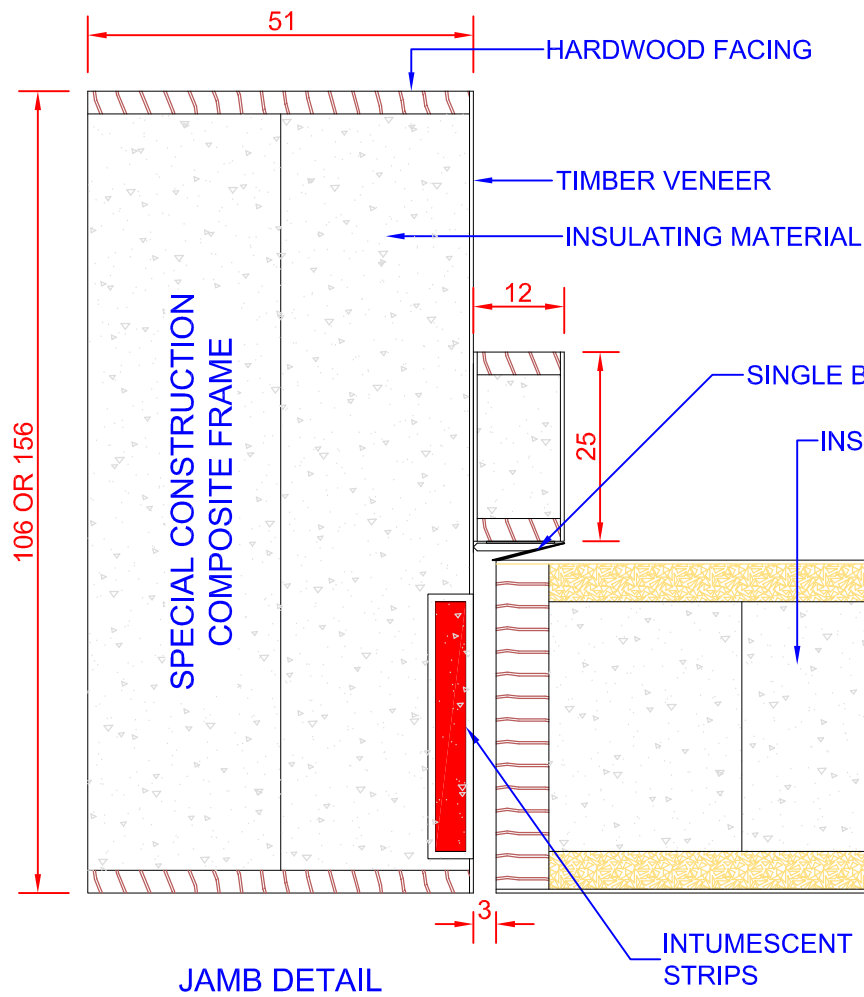

APERTURE TO BE LOCATED IN THIS AREA
 MAXIMUM SIZE OF GLASS
 AS FOLLOWS
 SHADMASTER 90: 450mm x 450mm
 SHADMASTER 120 : 300mm x 300mm

GLAZING DETAIL
 CERAMIC GLASS IN LORIENT SYSTEM 90
 GLAZING CHANNEL WITH MILD STEEL COVER BEADS.

INTUMESCENT STRIPS

JAMB DETAIL

INTUMESCENT STRIPS

MEETING STILES

HEIGHT SECTION

Shadbolt International
 F.R.Shadbolt & Sons Ltd,
 Springwood Drive,
 Braintree
 Essex CM7 2YN
 +44 (0) 1376 333376
 +44 (0) 1376 333377
 sales@shadbolt.co.uk
 www.shadbolt.co.uk

FIRE DOORS (OVER SIZED)
 44mm SHADMASTER 90 & 120 VISION PANEL DETAILS

SPEC-461 REV A