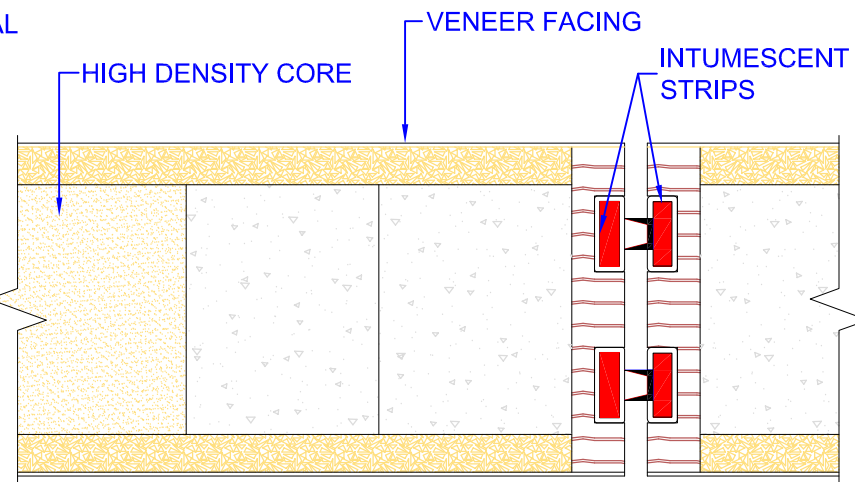

APERTURE TO BE LOCATED IN THIS AREA
 MAXIMUM SIZE OF GLASS
 AS FOLLOWS
 SHADMASTER 90: 450mm x 450mm
 SHADMASTER 120 : 300mm x 300mm

GLAZING DETAIL
 CERAMIC GLASS IN LORIENT SYSTEM 90
 GLAZING CHANNEL WITH MILD STEEL COVER BEADS.

INTUMESCENT STRIPS

JAMB DETAIL

INTUMESCENT STRIPS

MEETING STILES

HEIGHT SECTION

Shadbolt International
 F.R.Shadbolt & Sons Ltd,
 Springwood Drive,
 Braintree
 Essex CM7 2YN
 +44 (0) 1376 333376
 +44 (0) 1376 333377
 sales@shadbolt.co.uk
 www.shadbolt.co.uk

FIRE DOORS (OVER SIZED)
 44mm SHADMASTER 90 & 120 VISION PANEL DETAILS

SPEC-461 REV A