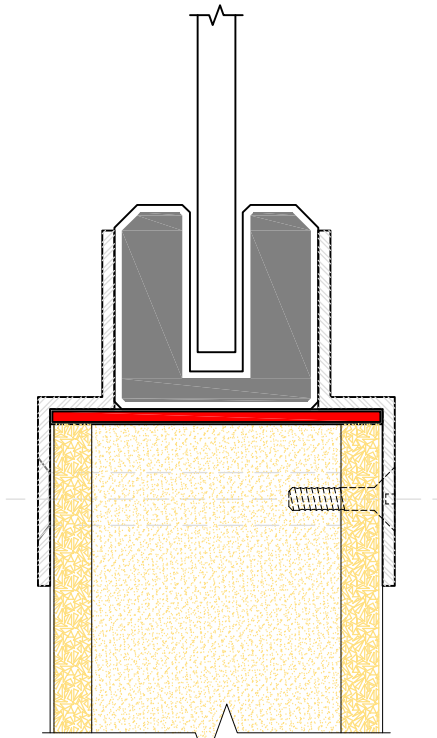

APERTURE TO BE LOCATED IN THIS AREA
 MAXIMUM SIZE OF GLASS
 AS FOLLOWS
 SHADMASTER 90: 450mm x 450mm
 SHADMASTER 120 : 300mm x 300mm

GLAZING DETAIL
 CERAMIC GLASS IN LORIENT SYSTEM 90
 GLAZING CHANNEL WITH MILD STEEL COVER BEADS.

INTUMESCENT STRIPS

JAMB DETAIL

INTUMESCENT STRIPS

MEETING STILES

HEIGHT SECTION

Shadbolt International
 F.R.Shadbolt & Sons Ltd,
 Springwood Drive,
 Braintree
 Essex CM7 2YN
 +44 (0) 1376 333376
 +44 (0) 1376 333377
 sales@shadbolt.co.uk
 www.shadbolt.co.uk

FIRE DOORS (OVER SIZED)
 44mm SHADMASTER 90 & 120 VISION PANEL DETAILS

SPEC-461 REV A