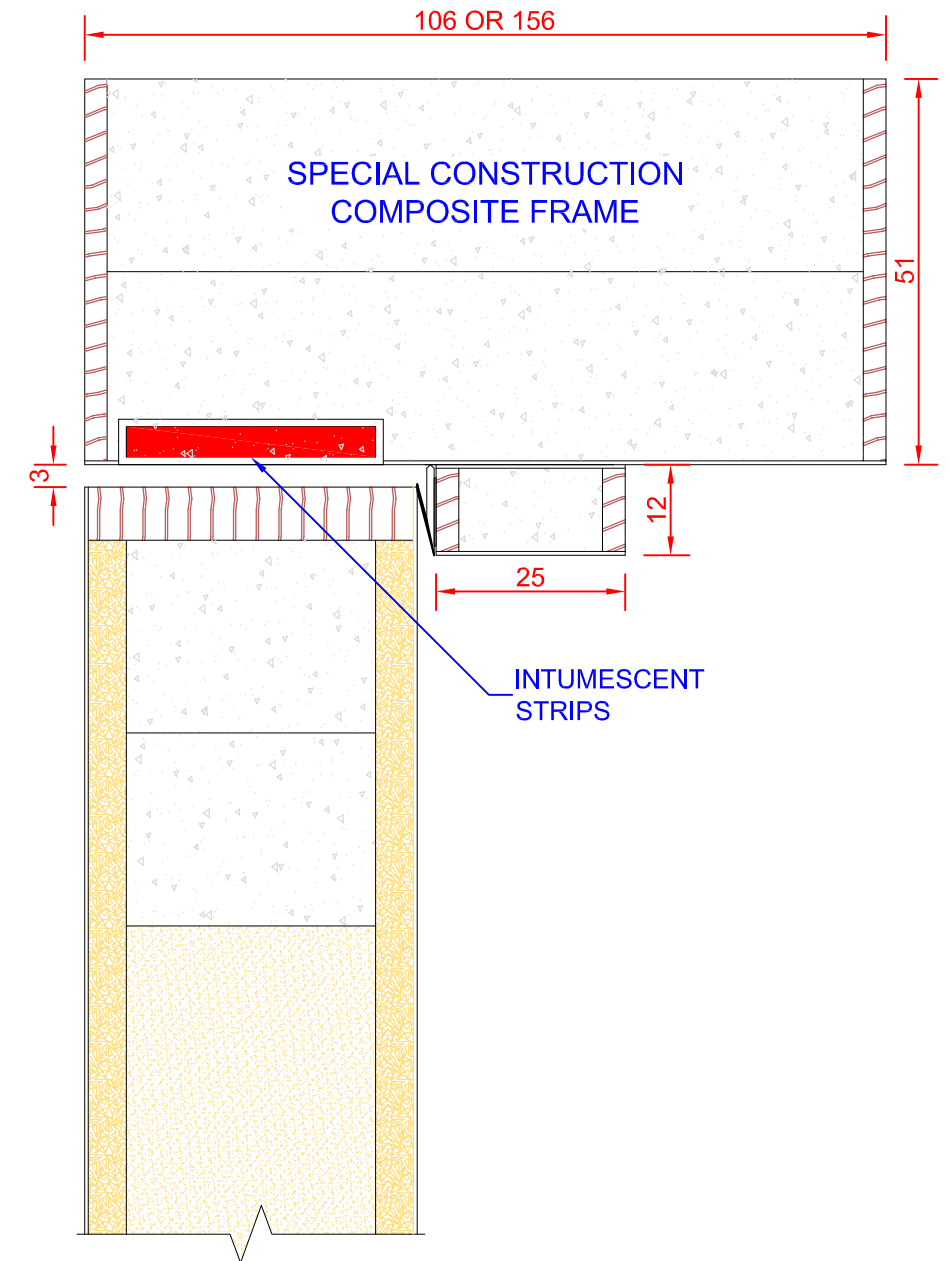

APERTURE TO BE LOCATED IN THIS AREA
 MAXIMUM SIZE OF GLASS
 AS FOLLOWS
 SHADMASTER 90: 450mm x 450mm
 SHADMASTER 120 : 300mm x 300mm

GLAZING DETAIL
 CERAMIC GLASS IN LORIENT SYSTEM 90
 GLAZING CHANNEL WITH MILD STEEL COVER BEADS.

INTUMESCENT STRIPS

JAMB DETAIL

INTUMESCENT STRIPS

MEETING STILES

HEIGHT SECTION

Shadbolt International
 F.R.Shadbolt & Sons Ltd,
 Springwood Drive,
 Braintree
 Essex CM7 2YN
 +44 (0) 1376 333376
 +44 (0) 1376 333377
 sales@shadbolt.co.uk
 www.shadbolt.co.uk

FIRE DOORS (OVER SIZED)
 44mm SHADMASTER 90 & 120 VISION PANEL DETAILS

SPEC-461 REV A